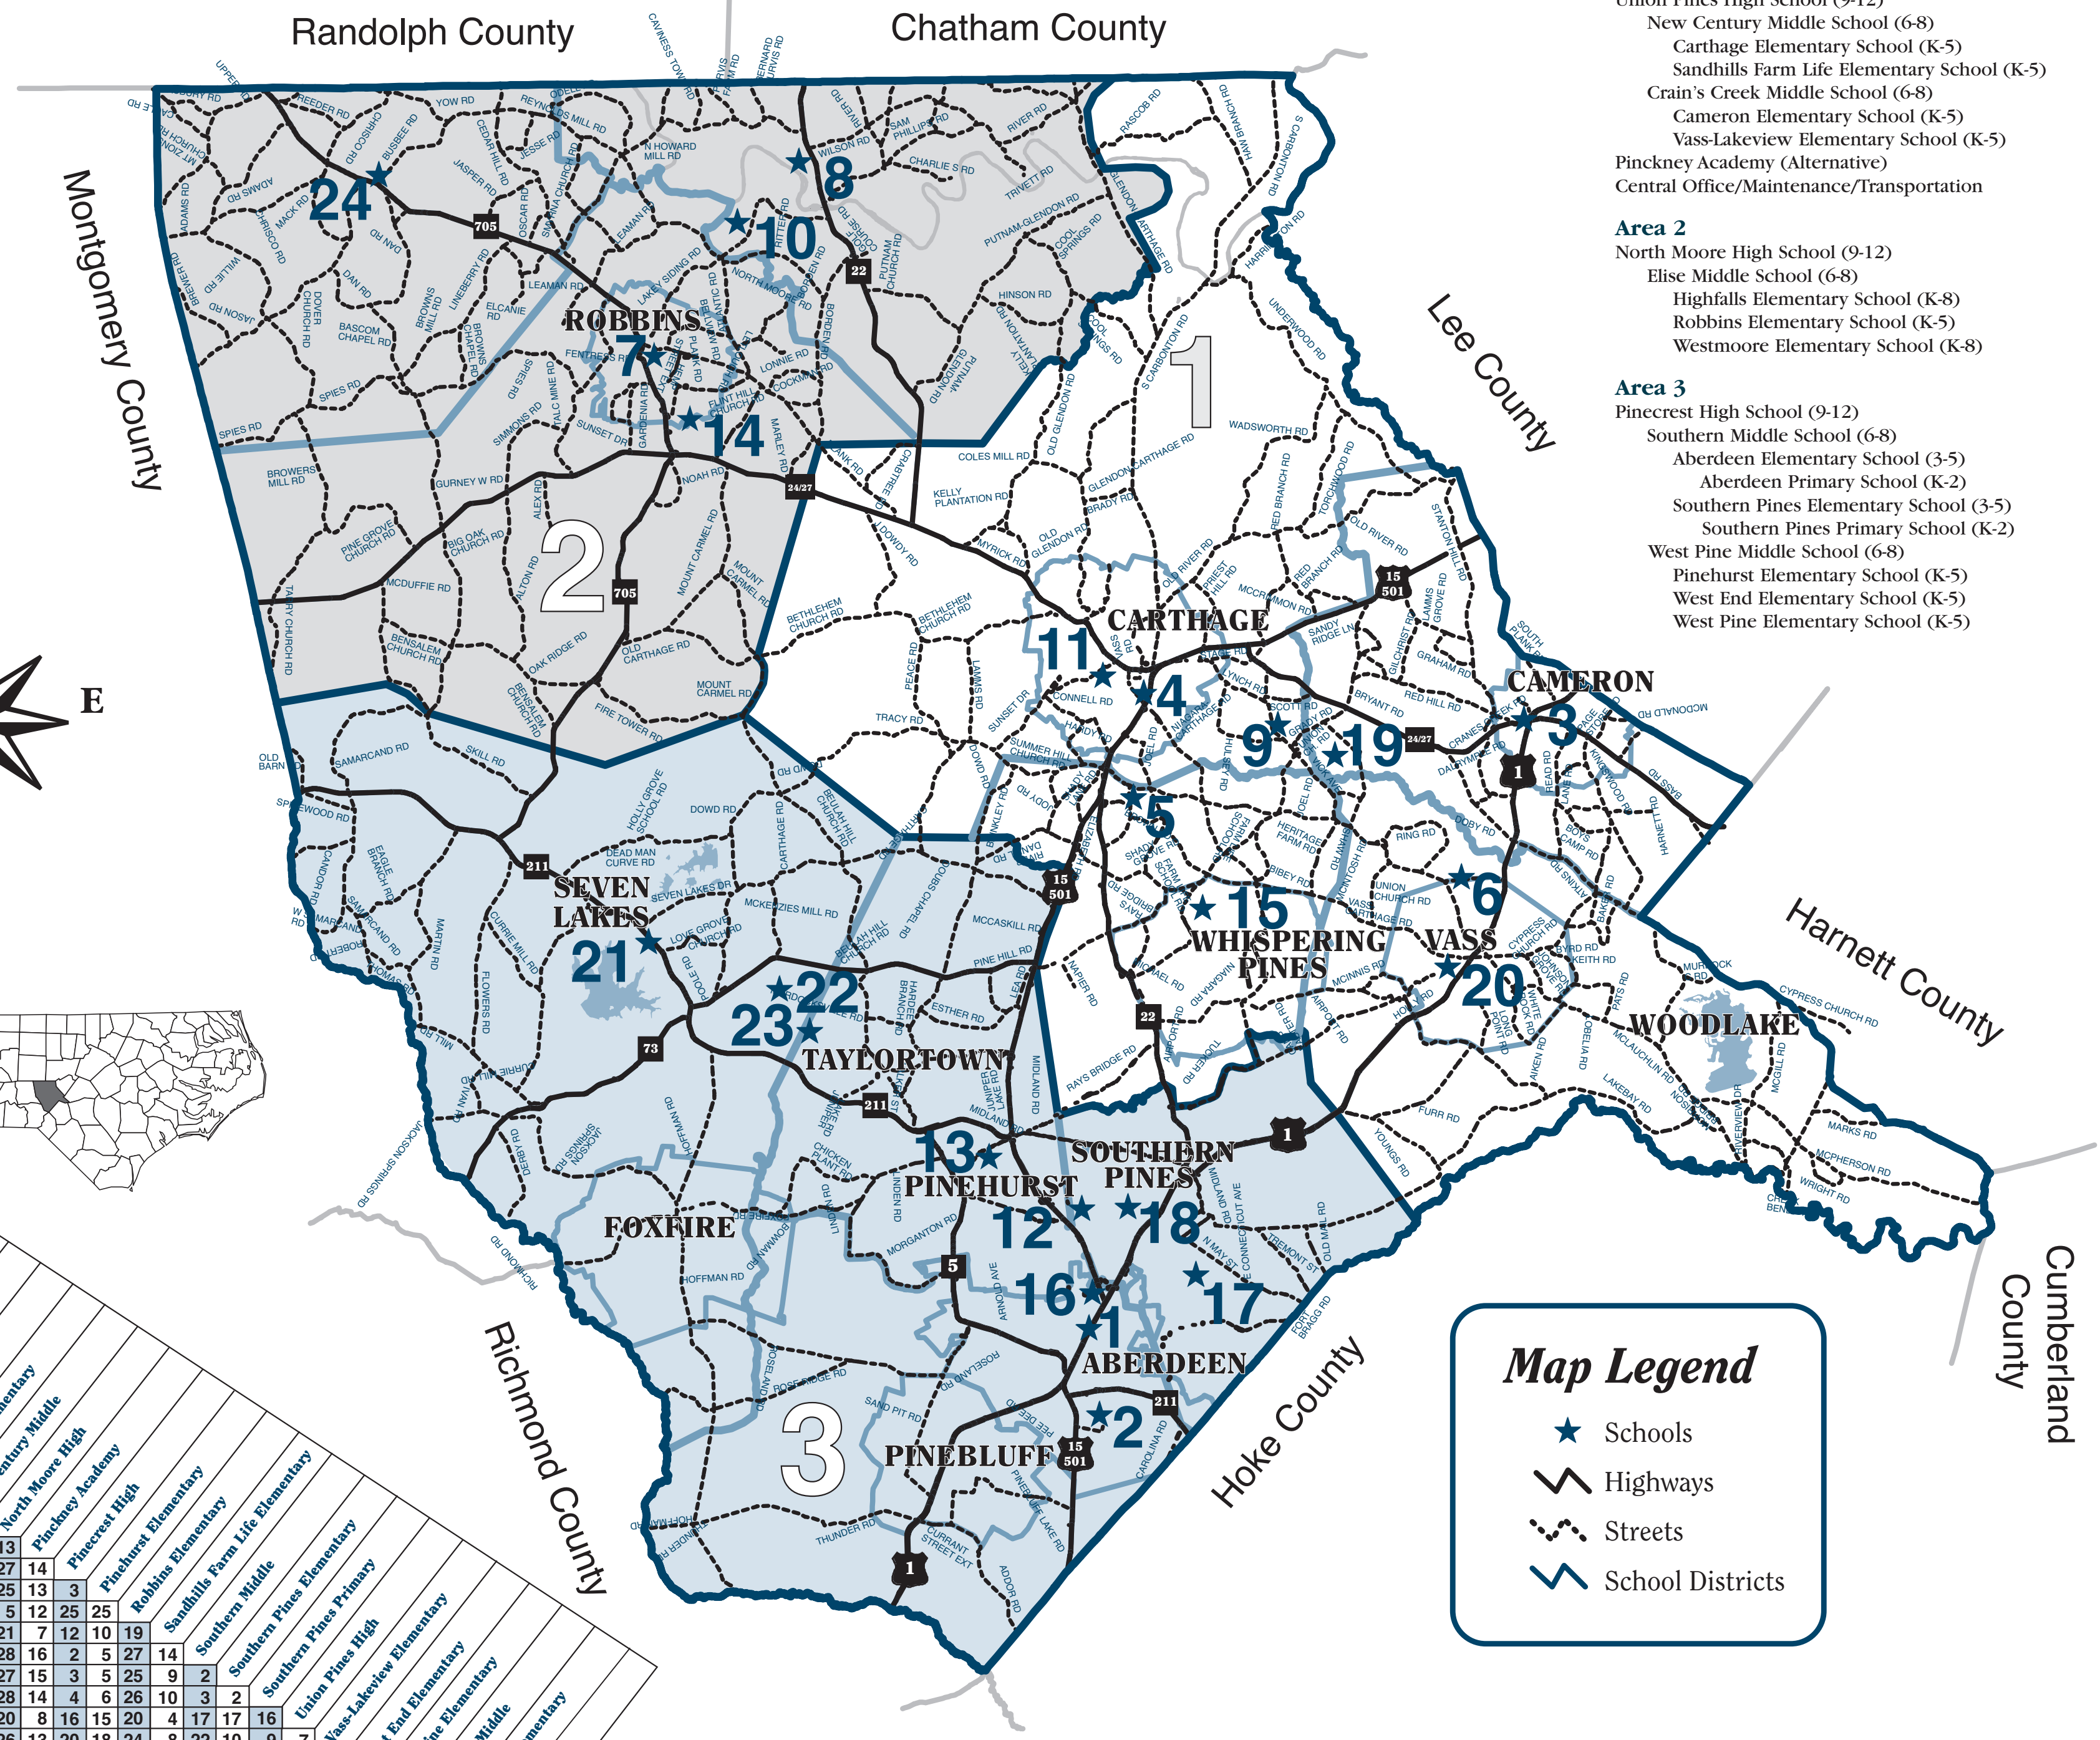

- Area 1**
- Union Pines High School (9-12) 19
- New Century Middle School (6-8) 9
- Carthage Elementary School (K-5) 4
- Sandhills Farm Life Elementary School (K-5) 15
- Crain's Creek Middle School (6-8) 6
- Cameron Elementary School (K-5) 3
- Vass-Lakeview Elementary School (K-5) 20
- Pinckney Academy (Alternative) 11
- Central Office/Maintenance/Transportation 5
- Area 2**
- North Moore High School (9-12) 10
- Elise Middle School (6-8) 7
- Highfalls Elementary School (K-8) 8
- Robbins Elementary School (K-5) 14
- Westmoore Elementary School (K-8) 24
- Area 3**
- Pinecrest High School (9-12) 12
- Southern Middle School (6-8) 16
- Aberdeen Elementary School (3-5) 1
- Aberdeen Primary School (K-2) 2
- Southern Pines Elementary School (3-5) 17
- Southern Pines Primary School (K-2) 18
- West Pine Middle School (6-8) 23
- Pinehurst Elementary School (K-5) 13
- West End Elementary School (K-5) 21
- West Pine Elementary School (K-5) 22

Map Legend

- ★ Schools
- Highways
- - - Streets
- ▭ School Districts